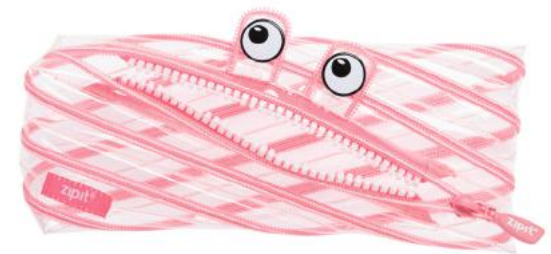

The new furry monster joins ZIPIT's new sensory product range with a super cute and lovable smile. This new monster friend is guaranteed to appeal to young children as a toy as well as a pouch!

SENSORY
RELIEF

ONE LONG
ZIPPER

MACHINE
WASHABLE

UNZIP
YOUR
MIND

Cute Character Details

11. FMP-1
Furry Monster Pouch - Blue & Pink
PU6

ZIPIT products are copyrighted & protected by international trademark and patent laws

UNZIP
YOUR
MIND

Mischievous Character Details

Pirate Earring Zipper Puller

12. ZTM-PIR
Blue Pirate Pouch Blue
PU6

Fully transparent, lovable One Long
Zipper Monsters

Proven Global Best Seller

**Disclaimer – images for demonstration purposes, no stationery included*

13. CMP-1
Transparent Monster Pouch - Rainbow
PU6

14. CMP-2
Transparent Monster Pouch - White
PU6

15. CMP-3
Transparent Monster Pouch - Pink
PU6

ZIPIT'S COLORZ POUCHES STAND OUT ON ANY DESK & IN ANY BAG.