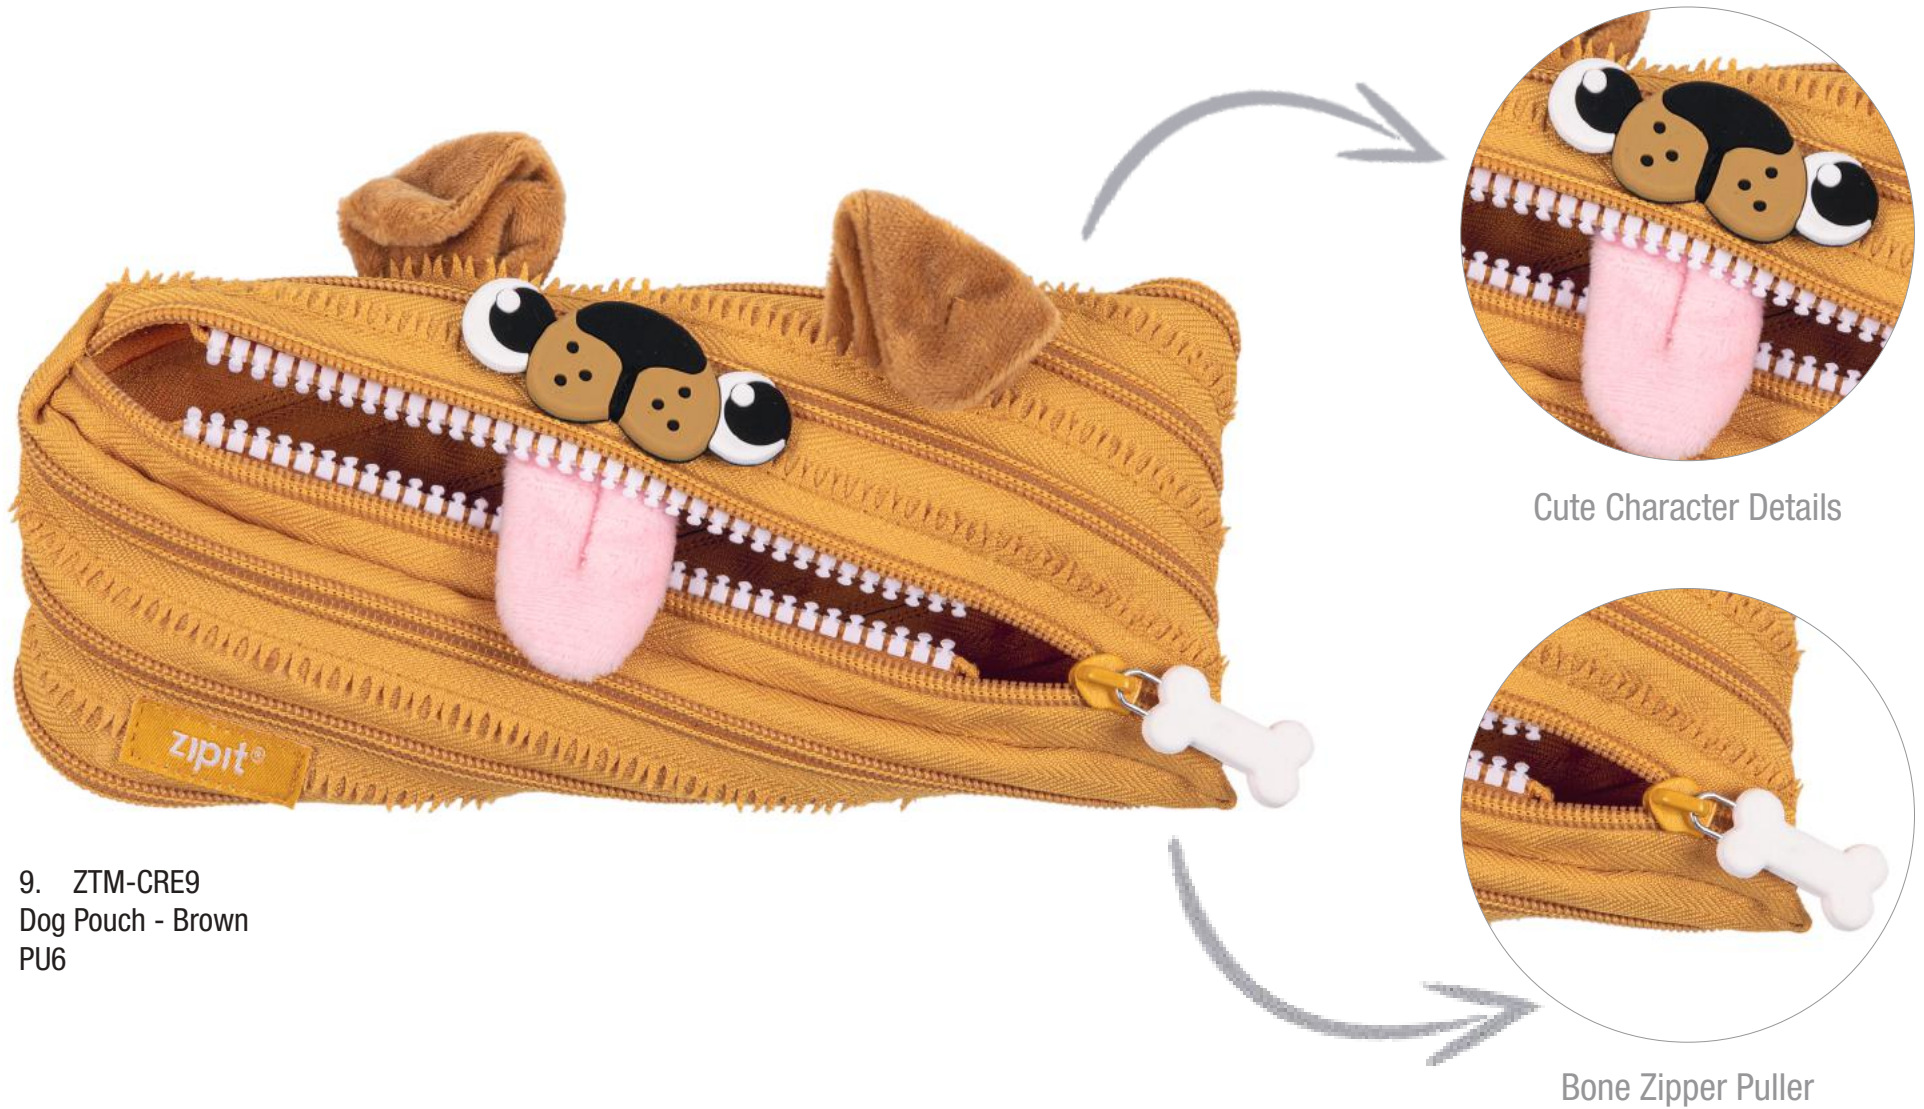

ZIPIT products are copyrighted & protected by international trademark and patent laws

SIZE: 22 X 2 X 10 CM

FITS: 30 PENS & PENCILS

MATERIAL: POLYESTER

CARE: MACHINE WASHABLE

UNZIP
YOUR
MIND

8. ZTM-CRE8
Cat Pouch - Black
PU6

Cute Character Details

Paw Zipper Puller

ZIPIT products are copyrighted & protected by international trademark and patent laws

zipit[®] | DOG POUCH

UNZIP
YOUR
MIND

Cute Character Details

Bone Zipper Puller

9. ZTM-CRE9
Dog Pouch - Brown
PU6

ZIPIT products are copyrighted & protected by international trademark and patent laws

SIZE: 22 X 2 X 10 CM

FITS: 30 PENS & PENCILS

MATERIAL: POLYESTER

CARE: MACHINE WASHABLE

ZIPIT's Creature Monsters are inspired by fanciful imagination. Large eyes and zippered mouths give them a distinctive irresistible look. EVERY Creature POUCH is designed to become A PERSONAL FRIEND!

The new furry monster joins ZIPIT's new sensory product range with a super cute and lovable smile. This new monster friend is guaranteed to appeal to young children as a toy as well as a pouch!

SENSORY
RELIEF